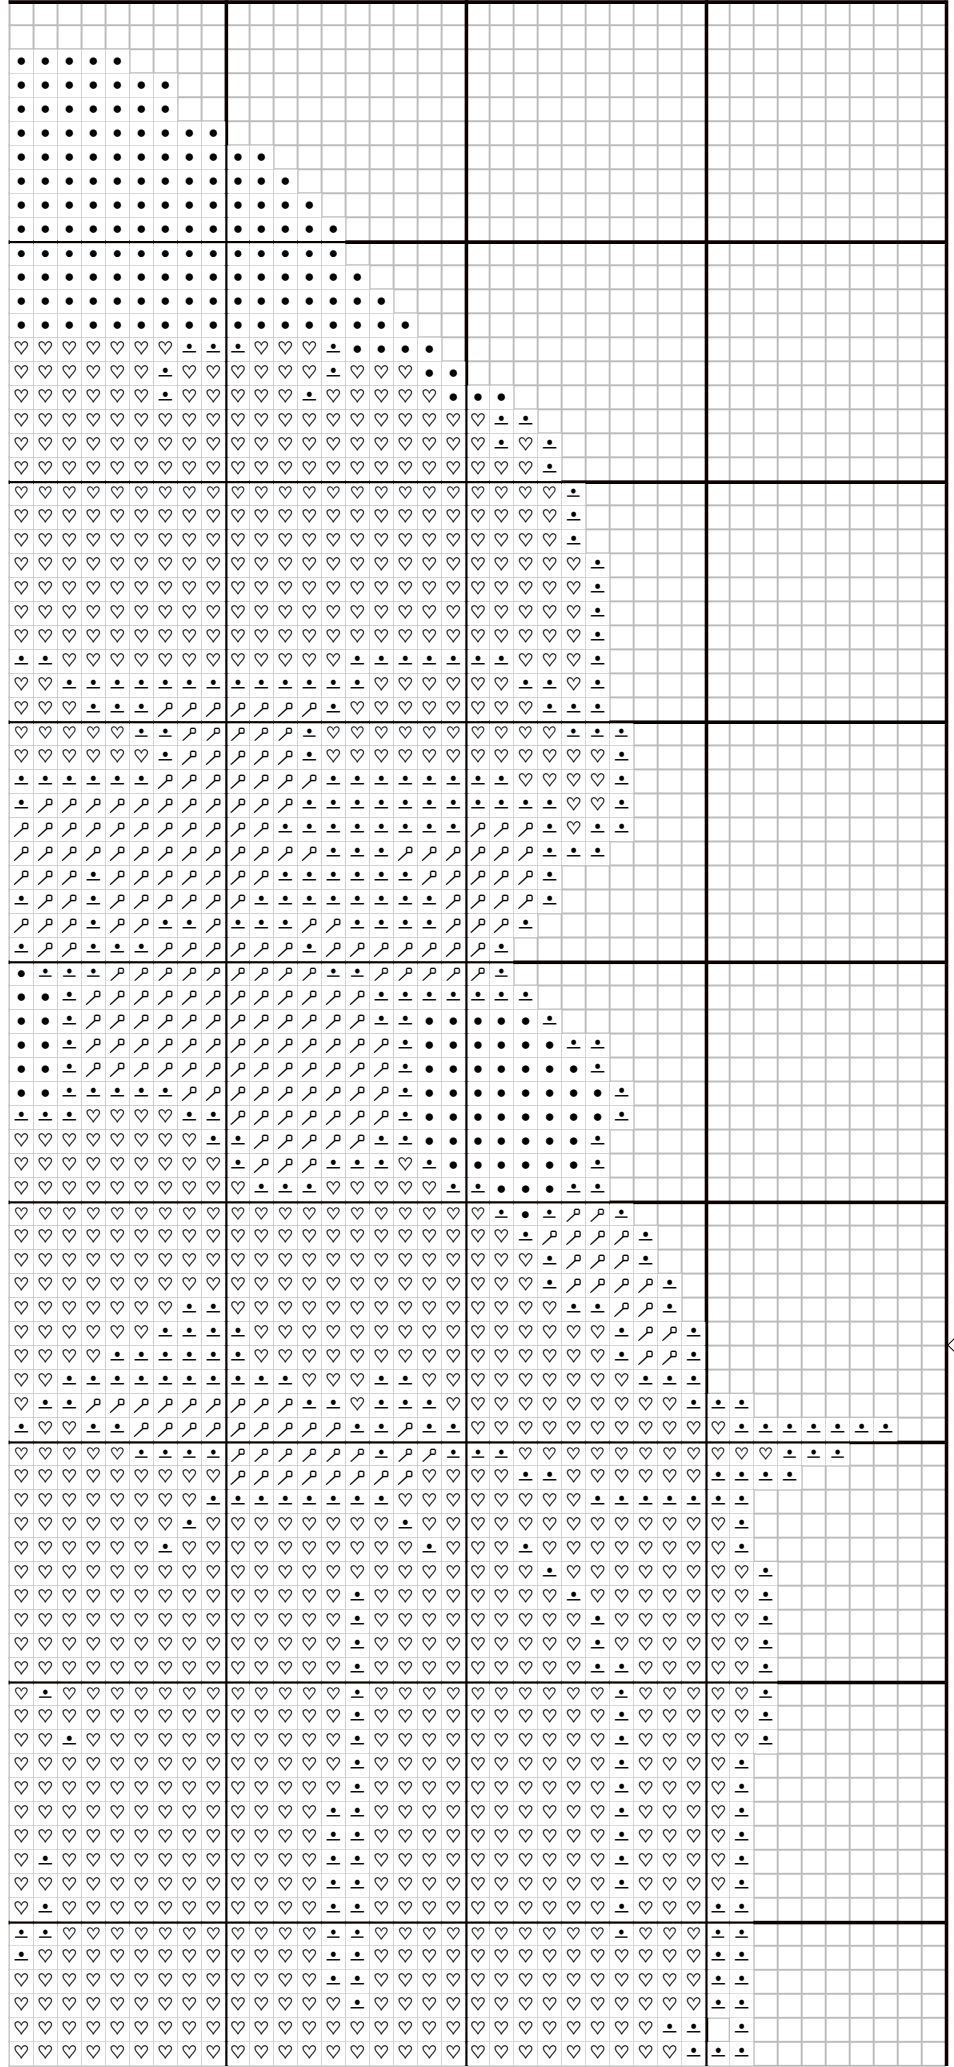

10

20

30

40

50

60

70

80

10

20

30

40

50

60

10

20

30

40

50

60

70

80

70

80

90

100

Santa Clause

Author:	Rania Khan
Grid Size:	100W x 112H
Cloth Count:	14
Fabric:	aida, 14 count
Design Area:	7.14" W x 8." H (96 x 109 stitches)

Legend: DMC Stranded Cotton

• 666 christmas red - br ♡ 712 cream ☰ 839 beige brown - dk ♪ 948 peach - vy lt