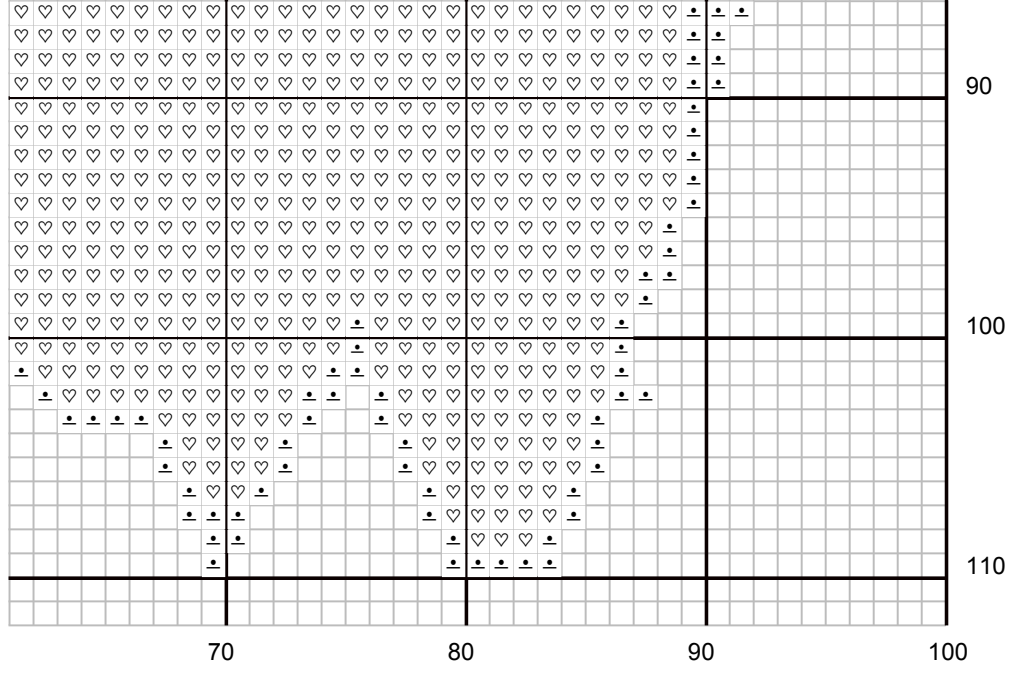

30

40

50

60

70

80

70

80

90

100

Santa Clause

Author:	Rania Khan
Grid Size:	100W x 112H
Cloth Count:	14
Fabric:	aida, 14 count
Design Area:	7.14" W x 8." H (96 x 109 stitches)

Legend: DMC Stranded Cotton

• 666 christmas red - br ♡ 712 cream ☰ 839 beige brown - dk ♪ 948 peach - vy lt