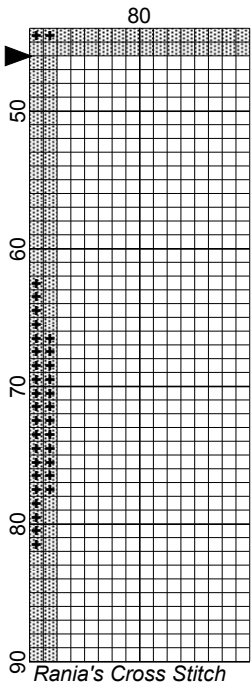

# Panda Silhouette by Rania Khan

Legend:  
+ ■ DMC-310

# Panda Silhouette

---

**Author:** Rania Khan  
**Company:** Rania's Cross Stitch Creations  
**Copyright:** Rania's Cross Stitch  
**Website:** <http://xstitch.raniasplace.com>  
**Fabric:** aida, 14 count  
**Grid Size:** 88W x 92H  
**Design Area:** 6.21" x 6.57" (87 x 92 stitches)

## Legend:

  [2] DMC 310 black