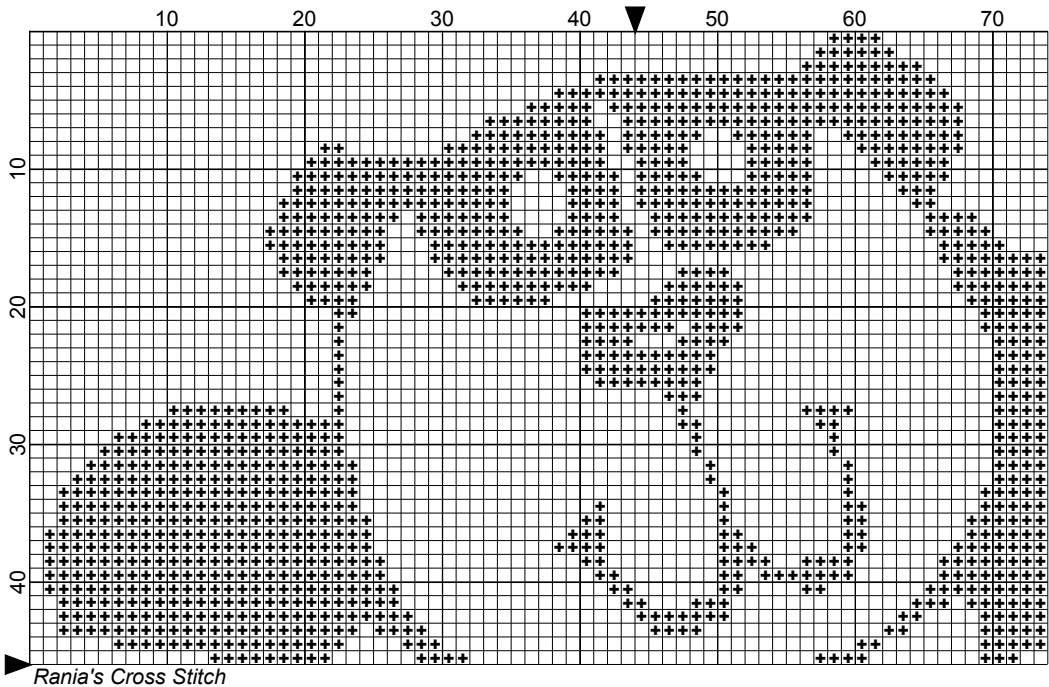

# Panda Silhouette by Rania Khan

# Panda Silhouette by Rania Khan

Legend:  
+ ■ DMC-310

# Panda Silhouette

---

**Author:** Rania Khan  
**Company:** Rania's Cross Stitch Creations  
**Copyright:** Rania's Cross Stitch  
**Website:** <http://xstitch.raniasplace.com>  
**Fabric:** aida, 14 count  
**Grid Size:** 88W x 92H  
**Design Area:** 6.21" x 6.57" (87 x 92 stitches)

## Legend:

  [2] DMC 310 black