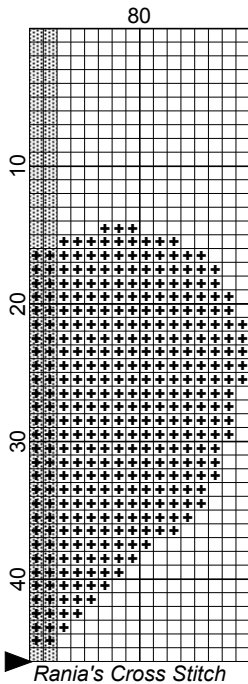

# Panda Silhouette by Rania Khan

# Panda Silhouette by Rania Khan

Legend:  
+ ■ DMC-310

# Panda Silhouette

---

**Author:** Rania Khan  
**Company:** Rania's Cross Stitch Creations  
**Copyright:** Rania's Cross Stitch  
**Website:** <http://xstitch.raniasplace.com>  
**Fabric:** aida, 14 count  
**Grid Size:** 88W x 92H  
**Design Area:** 6.21" x 6.57" (87 x 92 stitches)

## Legend:

  [2] DMC 310 black