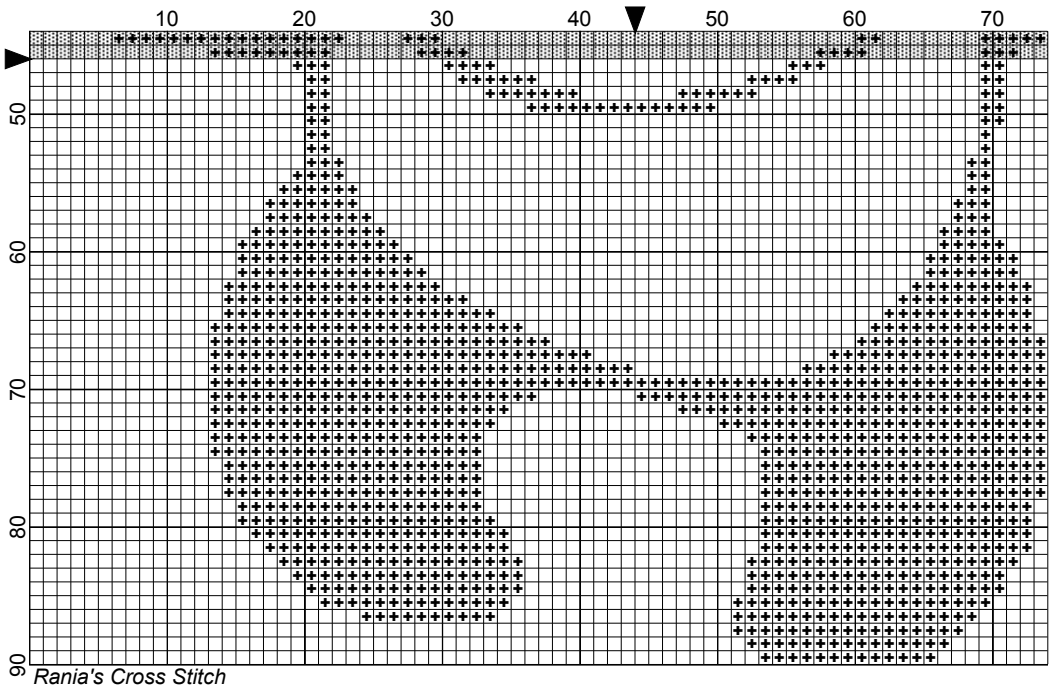

Panda Silhouette by Rania Khan